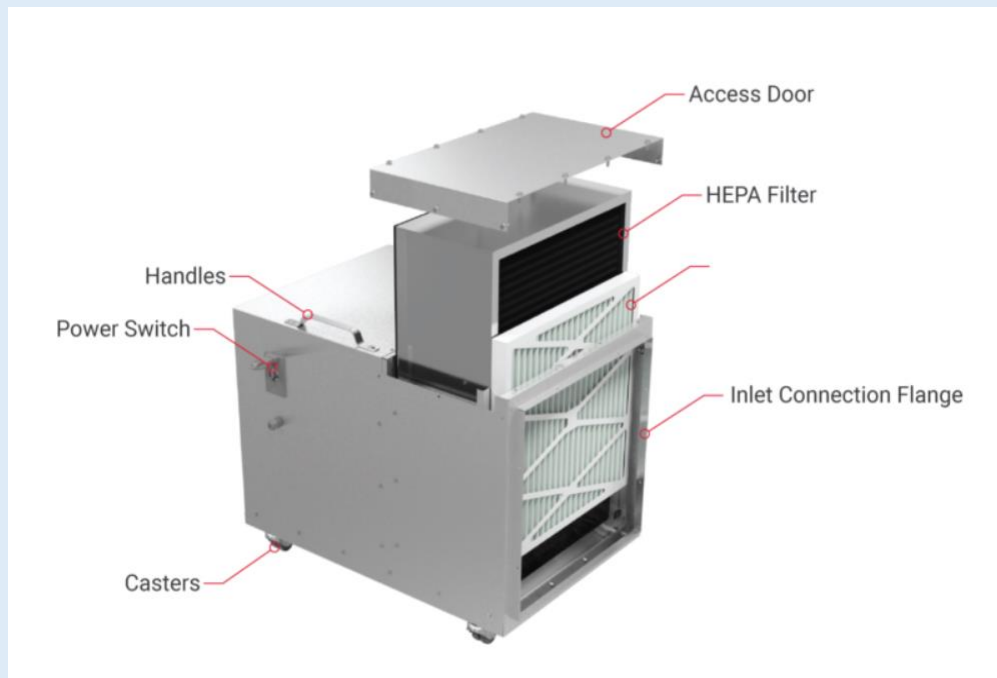

An inline, direct drive, mobile HEPA filtration unit. Applications include classrooms, offices, isolation rooms, as well as, building construction and renovation work requiring portable filtered ventilation.

Features include: *Direct drive *Choice of EC or PSC motors *Unit mounted speed control *MERV 8 pre-filter *99.97% efficient HEPA filter *Galvanized steel housing *Swivel casters with locking brakes *9-foot, 115-volt power cord *12-inch diameter slip-fit outlet connection *115 Volt *Can be ducted or non-ducted