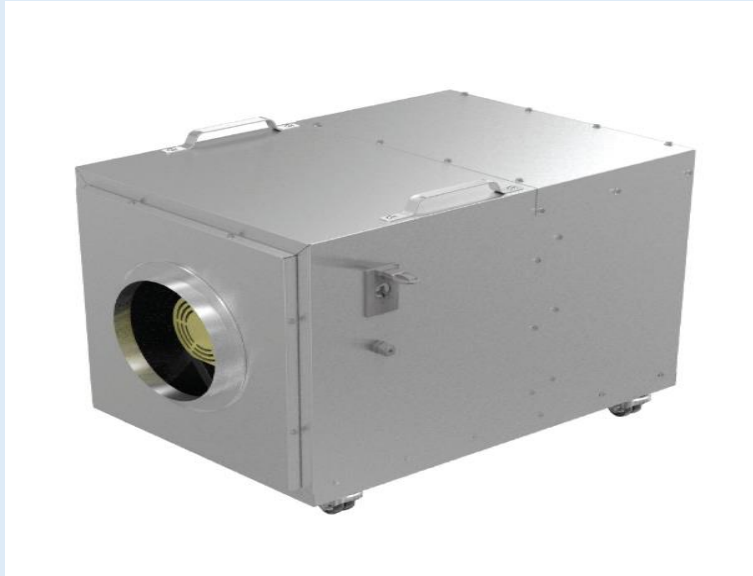

INTRODUCING
THE COOK MOBILE AIR CLEANER
MAC