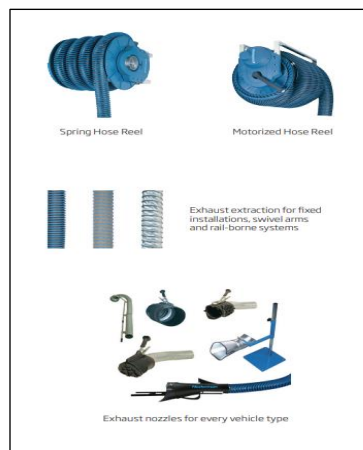

Nederman's Extraction Products:

- *Spring hose reels
- *Motorized hose reels
- *Exhaust extraction for fixed installations, swivel arms and rail-borne systems
- *Exhaust nozzels for every vehicle type
- *Touchless exhaust extraction system
- *Single Extractor
- *ALU Rail
- *Rail system 920
- *Extractor fans for exhaust fumes and dust
- *Balancer for exhaust hose for easier and safer handling
- *Extension arm 14Ft. or 20Ft. when extra reach is needed
- *In ground system